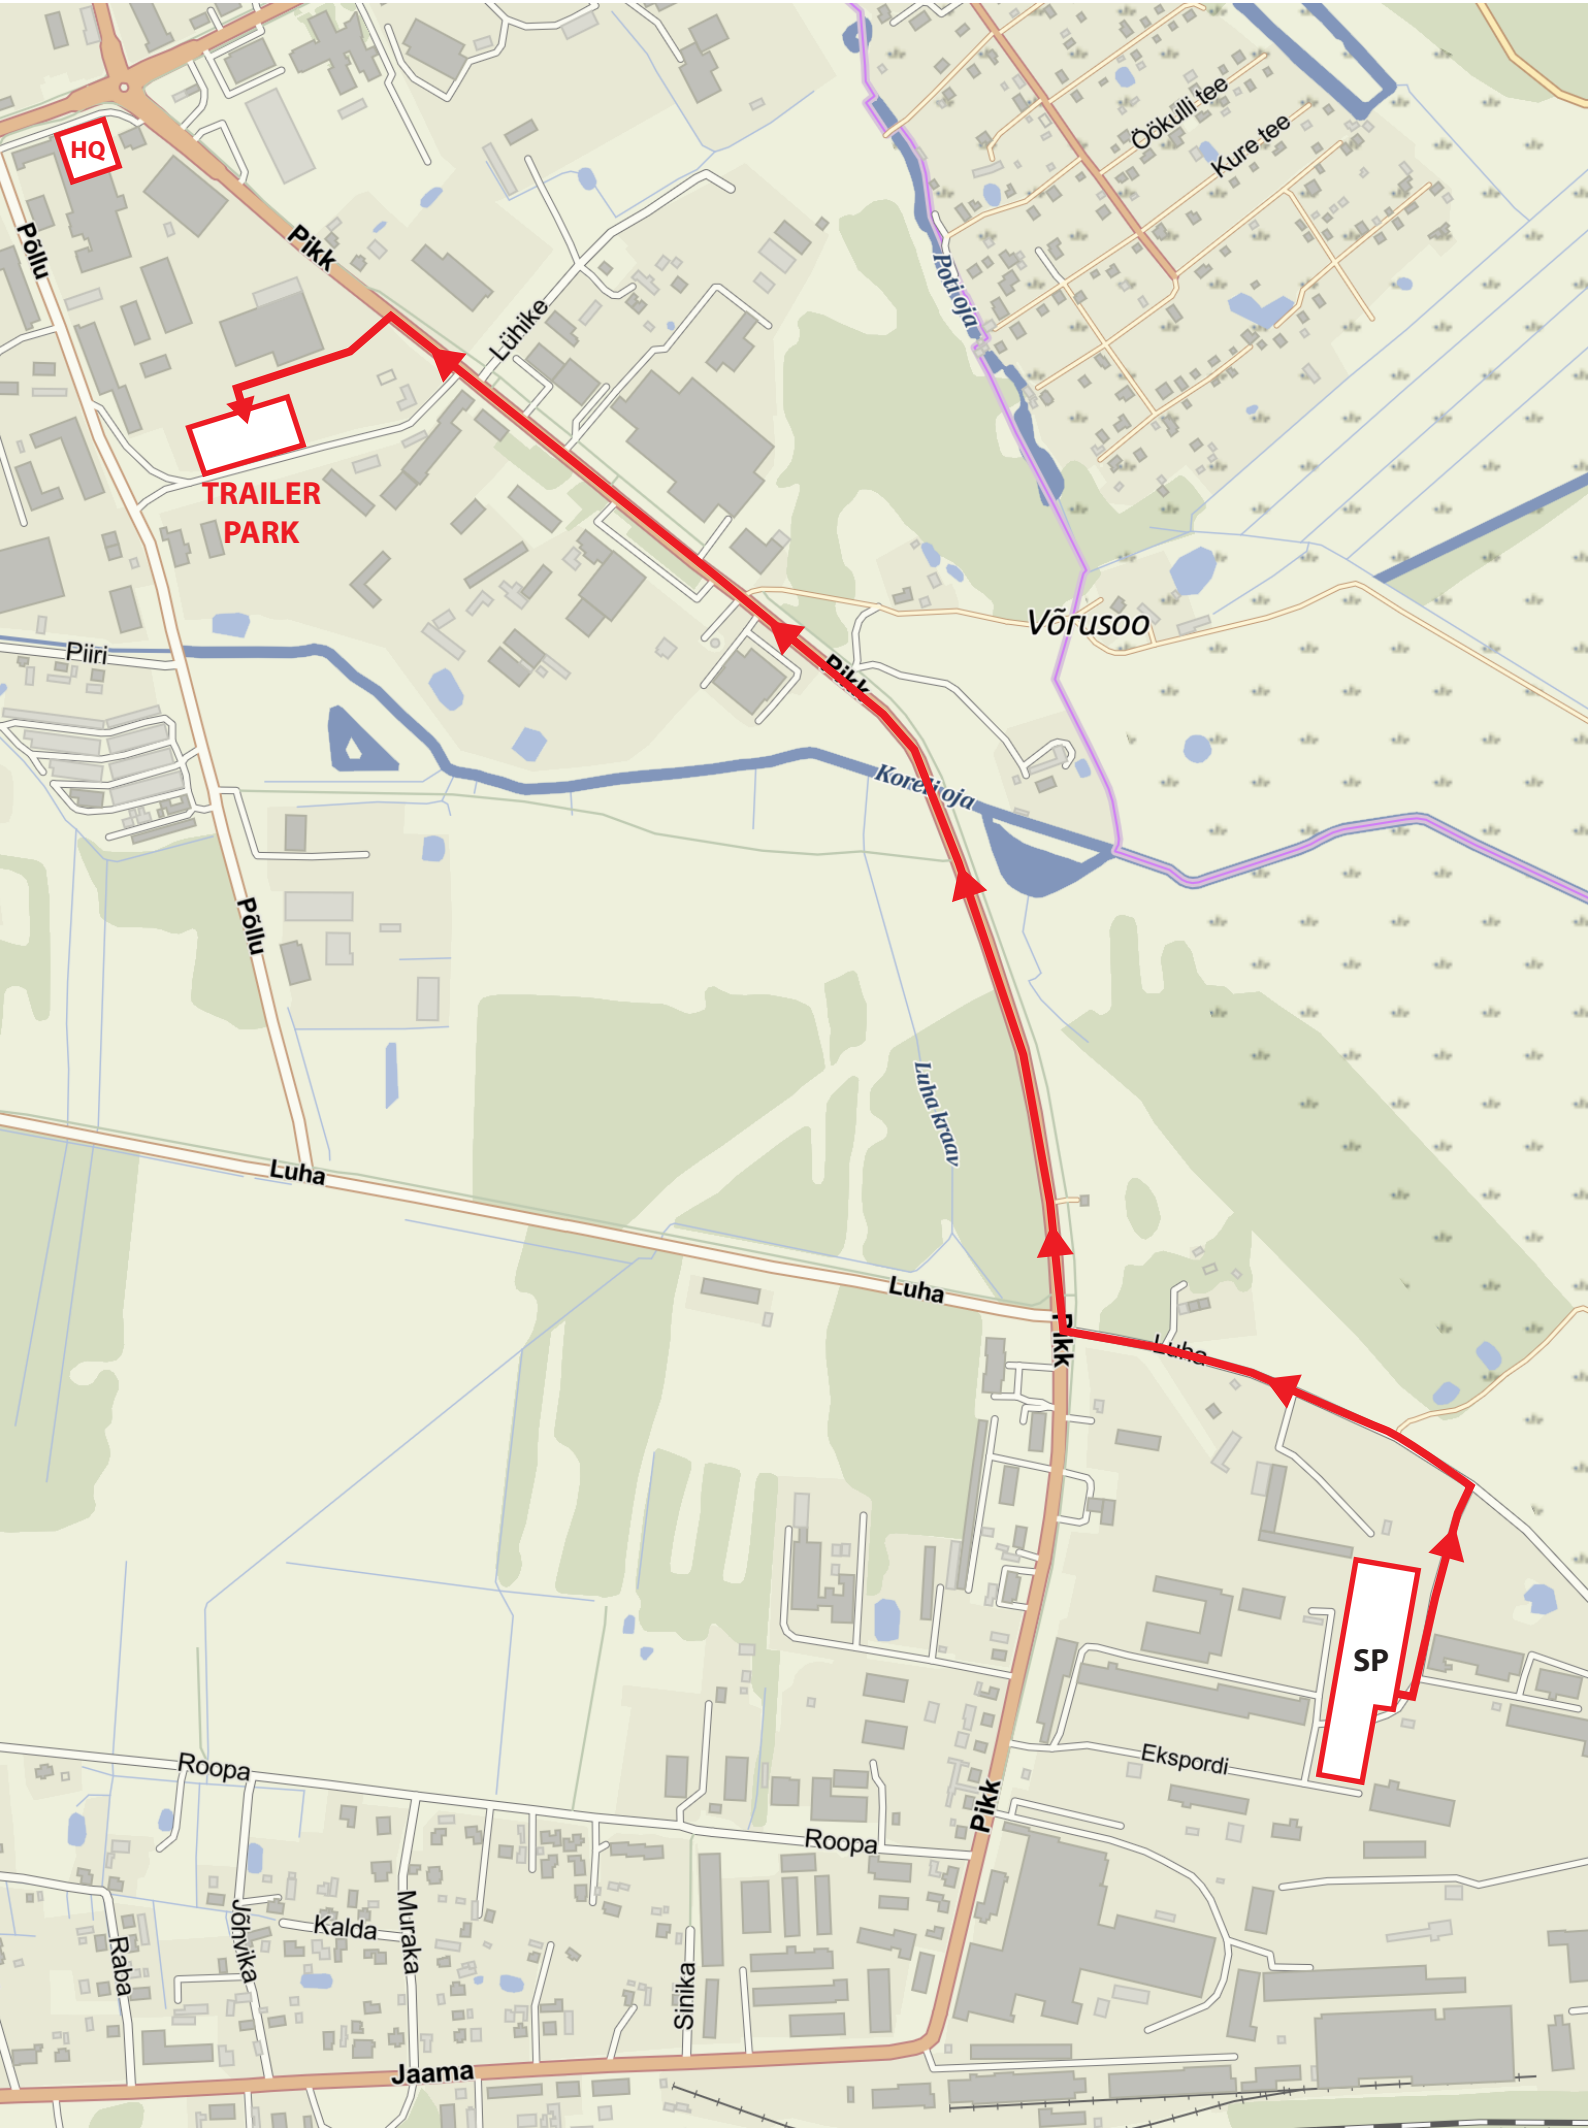

**HQ**

N57.843616 E027.018943

**SP → TRAILERPARK**

N 57.843660 E27.021930

N 57.8412664,27.0214839

**SP → SCRUTINEERING**

N 57.843660 E27.021930

N 57.830826 E27.037937